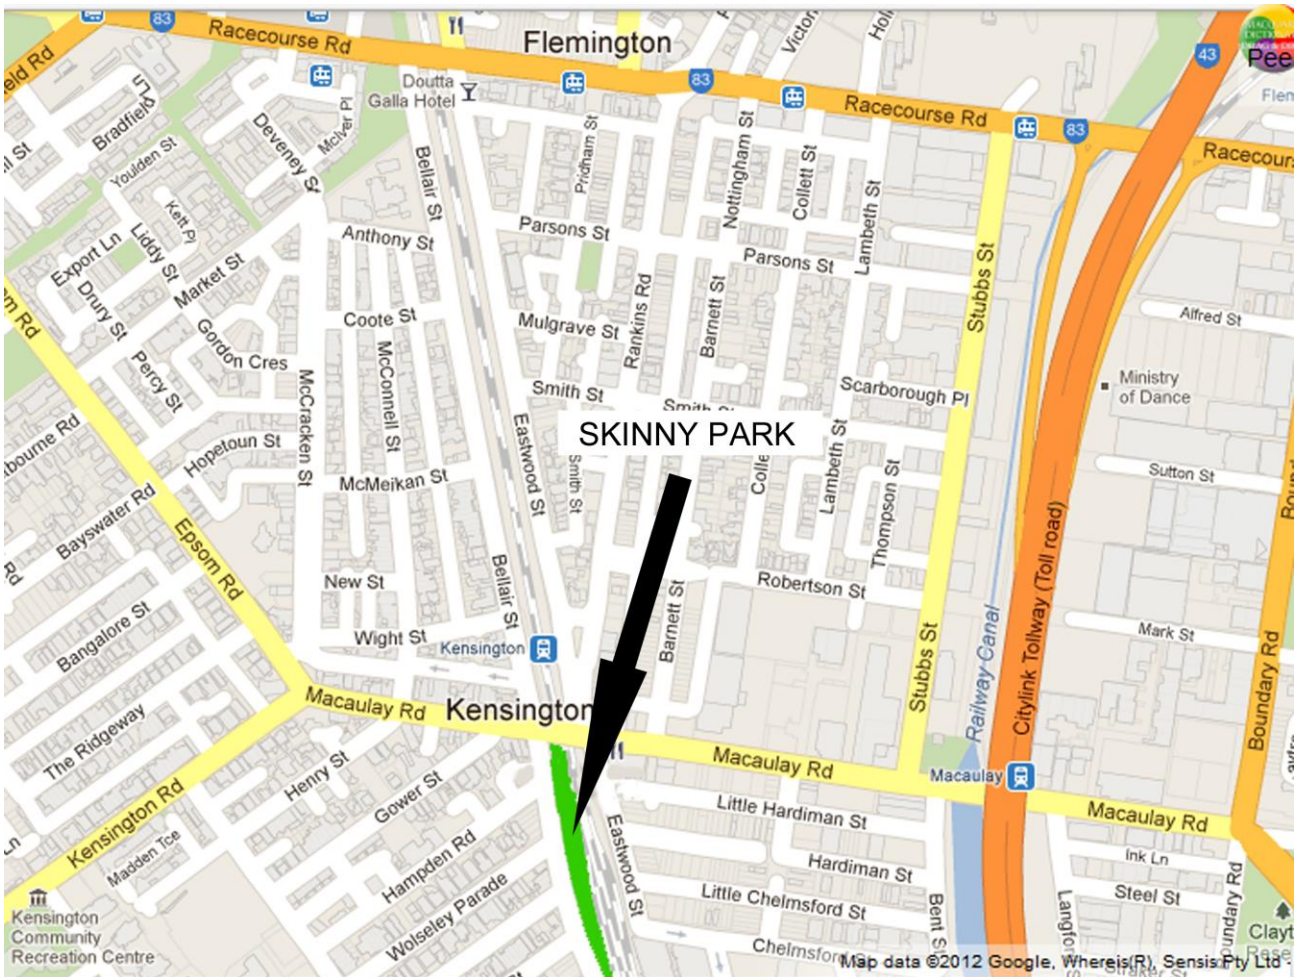

Where?

By road from afar:

Freeway (Citylink) northbound, take Racecourse Rd/Princes Hwy exit. L into Racecourse Rd, L into Stubbs St, R into Macaulay Rd, over rail line, L into Bellairs St, look for party on left.

Freeway (Citylink) southbound, City exit – stay in right-hand lane. R into Boundary Rd, R into Racecourse Rd, L into Stubbs St, R into Macaulay Rd, over rail line, L into Bellairs St, look for party on left.

By train:

Craigieburn/Broadmeadows line to Kensington Station.

From town: turn left out of station, walk for one minute.

From north: turn right out of station, cross to other side of tracks, turn left into Bellairs St, walk for one minute.

By bus:

402 to Kensington Station, walk 30m towards town, R into Bellairs St.